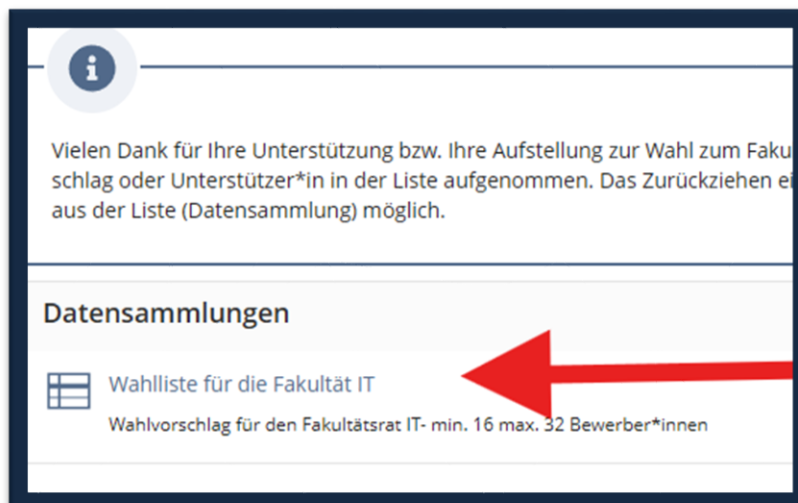

How do I support a list?

1. Open Ilias

<https://t1p.de/hhn-listen>

2. Select a committee

You can support **one** list or run as a candidate for **each committee**.

3. Open the committee's election list

Scroll down to:

Supporter only:

Symbolic support enabling a list to operate. No obligations of any kind.

Candidate and supporter:

Running as a candidate for a seat on the committee for the next two semesters.

(After signing up for a list, wait for confirmation. Check your Ilias inbox.)

4. Create a personal entry

Enter your details here to sign the list.

The screenshot shows the top part of the 'Wahlliste für die Fakultät IT' interface. The title is 'Wahlvorschlag für den Fakultätsrat IT- min. 16 max. 32 Bewerber*innen'. Below the title are navigation tabs: 'Inhalt', 'Info', 'Einstellungen', 'Tabellen', 'Export', and 'Rechte'. Under 'Inhalt', there are links for 'Zeigen' and 'Verwalten'. A green button labeled 'Eintrag hinzufügen' is highlighted with a red arrow pointing to it. Below the button, the word 'Wahlliste' is visible.